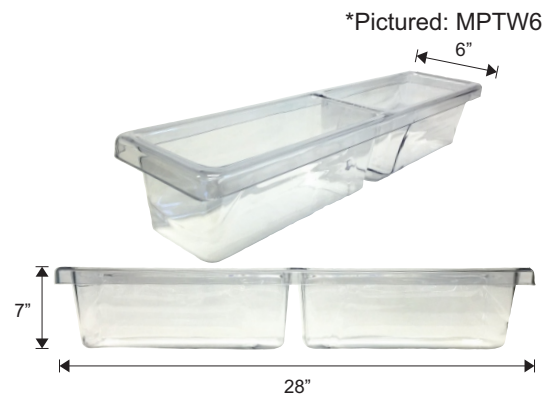

MEAT PANS CONTINUED

Item #	Description
MPCN6	MEAT PAN NEGATIVE ANGLE DUMMY CLEAR 6"W X 25½"L ANGLE: 5¼" H / 6½" H (PETG)
MPCN8	MEAT PAN NEGATIVE ANGLE DUMMY CLEAR 8"W X 25½"L ANGLE: 5¼" H / 6½" H (PETG)
MPCN10	MEAT PAN NEGATIVE ANGLE DUMMY CLEAR 10"W X 25½"L ANGLE: 5¼" H / 6½" H (PETG)
MPCN14	MEAT PAN NEGATIVE ANGLE DUMMY CLEAR 14"W X 25½"L ANGLE: 5¼" H / 6½" H (PETG)

Item #	Description
MPS6	MEAT PAN SHORT CLEAR 6"W X 28"L ANGLE: 3" H / 3½" H (PETG)
MPS8	MEAT PAN SHORT CLEAR 8"W X 28"L ANGLE: 3" H / 3½" H (PETG)

Item #	Description
MPTW6	MEAT PAN TWIN CLEAR 6"W X 7"H X 28"L (PETG)