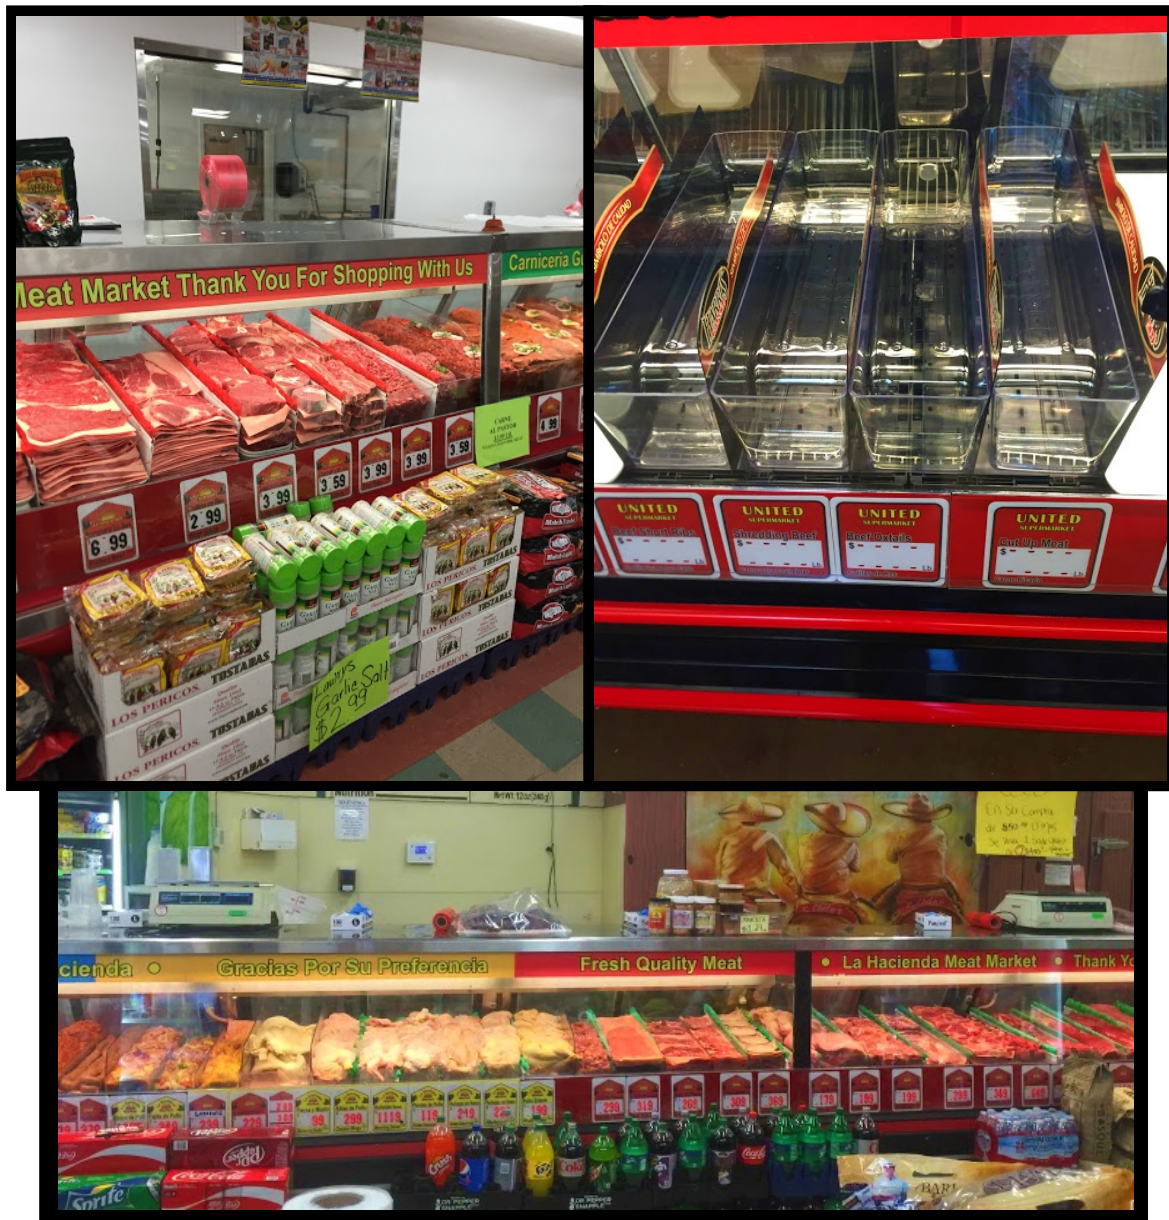

MEAT DEPARTMENT

TABLE OF CONTENTS

Meat Partitions and Dividers, Accessories.....A2
Partitions
Dividers
H-Channel
Parsley Runners

Meat Boosters and RisersA3-A4

Meat Pans and Liners.....A5-A7

Meat TraysA8

Signs.....A9-A14
Numbers

Price Tag Holders.....A15

Stickers/Greeting Sticker.....A16-A18

MiscellaneousA19
Cutting Board
Bag Dispenser
Meat Case Drip Catcher

MEAT FOOD GRADE PARTITIONS AND DIVIDERS

*Pictured: PART13

Item #	Description
PART9	PARTITION CLEAR 9" H X 28" L X 3/16" W (PETG)
PART10	PARTITION CLEAR 10" H X 28" L X 3/16" W (PETG)
PART13	PARTITION CLEAR 13" H X 28" L X 3/16" W (PETG)
PART15	PARTITION CLEAR 15" H X 28" L X 3/16" W (PETG)