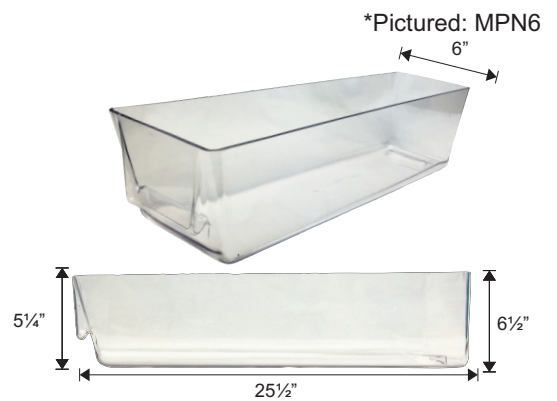

Item #	Description
MPN6	MEAT PAN NEGATIVE ANGLE CLEAR 6"W X 25$\frac{1}{2}$"L ANGLE: 5$\frac{1}{4}$" H / 6$\frac{1}{2}$" H (PETG)
MPN8	MEAT PAN NEGATIVE ANGLE CLEAR 8"W X 25$\frac{1}{2}$"L ANGLE: 5$\frac{1}{4}$"H / 6$\frac{1}{2}$" H (PETG)
MPN10	MEAT PAN NEGATIVE ANGLE CLEAR 10"W X 25$\frac{1}{2}$"L ANGLE: 5$\frac{1}{4}$" H / 6$\frac{1}{2}$" H (PETG)