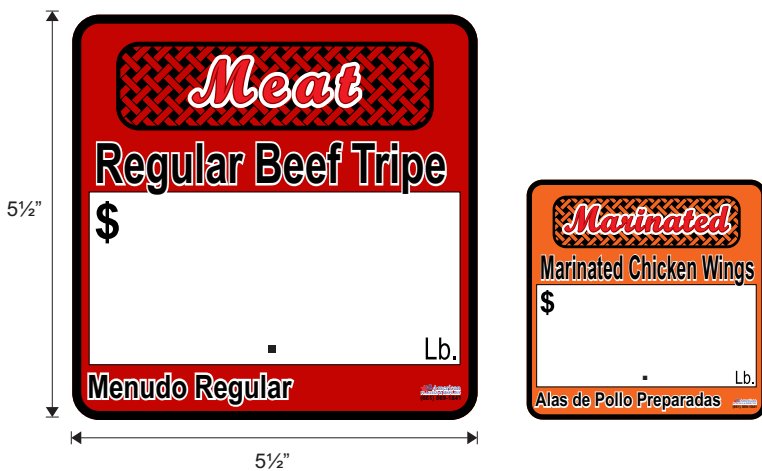

MEAT SIGNS: GENERIC SIGNS

INDIVIDUAL SIGNS

Item #	Description
MSMALLSGEN	GENERIC SMALL MEAT SIGN 5" H X 5 1/2" L WITH 2 SLOT NUMBER SPACE
MMEDIUMSGEN	GENERIC MEDIUM MEAT SIGN 5 1/2" H X 5 1/2" L WITH 2 SLOT NUMBER SPACE
MINTERSGEN	GENERIC INTERMEDIATE MEAT SIGN 6" H X 5 1/2" L WITH 2 SLOT NUMBER SPACE
MLARGESGEN	GENERIC LARGE MEAT SIGN 6 1/2" H X 5 1/2" L WITH 3 SLOT NUMBER SPACE
MXLGEN	GENERIC EXTRA LARGE SIGN MEAT SIGN 7" H X 5 1/2" L WITH 3 SLOT NUMBER SPACE
MJUMBOGEN	GENERIC JUMBO MEAT SIGN 7 1/2" H X 5 1/2" L WITH 3 SLOT NUMBER SPACE

PRE-MADE 50 SIGN SETS

Item #	Description
MSET50SMALLGEN	GENERIC 50 SMALL MEAT SIGNS 5" H X 5 1/2" L WITH 2 SLOT NUMBER SPACE
MSET50MEDIUMGEN	GENERIC 50 MEDIUM MEAT SIGNS 5 1/2" H X 5 1/2" L WITH 2 SLOT NUMBER SPACE
MSET50INTERGEN	GENERIC 50 INTERMEDIATE MEAT SIGNS 6" H X 5 1/2" L WITH 2 SLOT NUMBER SPACE
MSET50LARGEGEN	GENERIC 50 LARGE MEAT SIGNS 6 1/2" H X 5 1/2" L WITH 3 SLOT NUMBER SPACE
MSET50XLGEN	GENERIC 50 EXTRA LARGE MEAT SIGNS 7" H X 5 1/2" L WITH 3 SLOT NUMBER SPACE
MSET50JUMBOGEN	GENERIC 50 JUMBO MEAT SIGNS 7 1/2" H X 5 1/2" L WITH 3 SLOT NUMBER SPACE

PRE-MADE 100 SIGN SETS

Item #	Description
MSET100SMALLGEN	GENERIC 100 SMALL MEAT SIGNS 5" H X 5 1/2" L WITH 2 SLOT NUMBER SPACE
MSET100MEDIUMGEN	GENERIC 100 MEDIUM MEAT SIGNS 5 1/2" H X 5 1/2" L WITH 2 SLOT NUMBER SPACE
MSET100INTERGEN	GENERIC 100 INTERMEDIATE MEAT SIGNS 6" H X 5 1/2" L WITH 2 SLOT NUMBER SPACE
MSET100LARGEGEN	GENERIC 100 LARGE MEAT SIGNS 6 1/2" H X 5 1/2" L WITH 3 SLOT NUMBER SPACE
MSET100XLGEN	GENERIC 100 EXTRA LARGE SIGN MEAT SIGNS 7" H X 5 1/2" L WITH 3 SLOT NUMBER SPACE
MSET100JUMBOGEN	GENERIC 100 JUMBO MEAT SIGNS 7 1/2" H X 5 1/2" L WITH 3 SLOT NUMBER SPACE