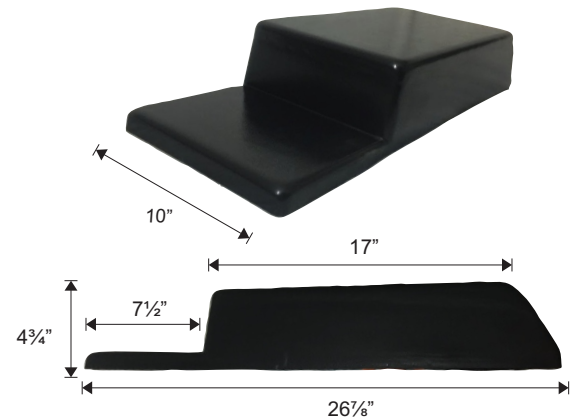

MEAT BOOSTERS AND RISERS

*Pictured: BOOSTER10

Item #	Description
BOOSTER6	MEAT BOOSTER BLACK 6" W X 18½" D X 4" H (ABS)
BOOSTER8	MEAT BOOSTER BLACK 8" W X 18½" D X 4" H (ABS)
BOOSTER10	MEAT BOOSTER BLACK 10" W X 18½" D X 4" H (ABS)

*Pictured: BOOSTER1S10

Item #	Description
BOOSTER1S6	MEAT ONE STEP BOOSTER BLACK 6" W X 26⅞" D X 4¾" H (ABS)
BOOSTER1S8	MEAT ONE STEP BOOSTER BLACK 8" W X 26⅞" D X 4¾" H (ABS)
BOOSTER1S10	MEAT ONE STEP BOOSTER BLACK 10" W X 26⅞" D X 4¾" H (ABS)

*Pictured: BOOSTER2S10

Item #	Description
BOOSTER2S6	MEAT TWO STEP BOOSTER BLACK 6" W X 27⅝" D X 2¾" H (ABS)
BOOSTER2S8	MEAT TWO STEP BOOSTER BLACK 8" W X 27⅝" D X 2¾" H (ABS)
BOOSTER2S10	MEAT TWO STEP BOOSTER BLACK 10" W X 27⅝" D X 2¾" H (ABS)