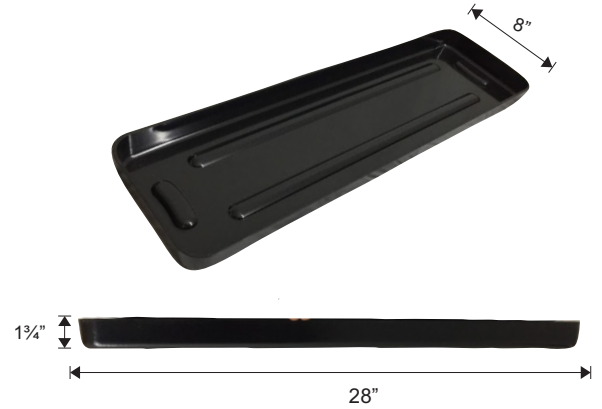

*Pictured: MTF8X2

Item #	Description
MTF6X2	MEAT TRAY FLAT BLACK 6" W X 28" L X 1 3/4" H (ABS)
MTF8X2	MEAT TRAY FLAT BLACK 8" W X 28" L X 1 3/4" H (ABS)
MTF10X2	MEAT TRAY FLAT BLACK 10" W X 28" L X 1 3/4" H (ABS)
MTF12X2	MEAT TRAY FLAT BLACK 12" W X 28" L X 1 3/4" H (ABS)