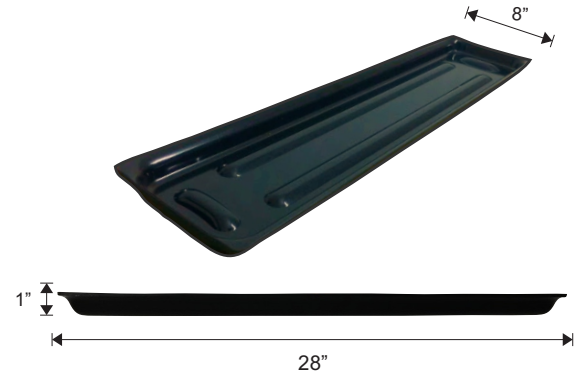

*Pictured: MPCDIVD6

CREAM CONTAINER

Item #	Description
MPCREAM	CREAM CONTAINER CLEAR 9½" L X 7" W X 7⅞" H (PETG)

MEAT TRAYS

*Pictured: MTF6X1

Item #	Description
MTF6X1	MEAT TRAY FLAT BLACK 6" W X 28" L X 1" H (ABS)
MTF8X1	MEAT TRAY FLAT BLACK 8" W X 28" L X 1" H (ABS)
MTF10X1	MEAT TRAY FLAT BLACK 10" W X 28" L X 1" H (ABS)
MTF12X1	MEAT TRAY FLAT BLACK 12" W X 28" L X 1" H (ABS)