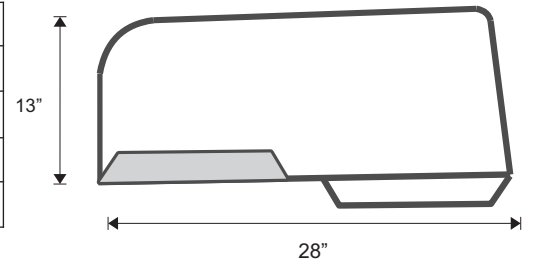

Price Tag Holders.....A15

Stickers/Greeting Sticker.....A16-A18

MiscellaneousA19
Cutting Board
Bag Dispenser
Meat Case Drip Catcher

MEAT FOOD GRADE PARTITIONS AND DIVIDERS

*Pictured: PART13

Item #	Description
PART9	PARTITION CLEAR 9" H X 28" L X 3/16" W (PETG)
PART10	PARTITION CLEAR 10" H X 28" L X 3/16" W (PETG)
PART13	PARTITION CLEAR 13" H X 28" L X 3/16" W (PETG)
PART15	PARTITION CLEAR 15" H X 28" L X 3/16" W (PETG)