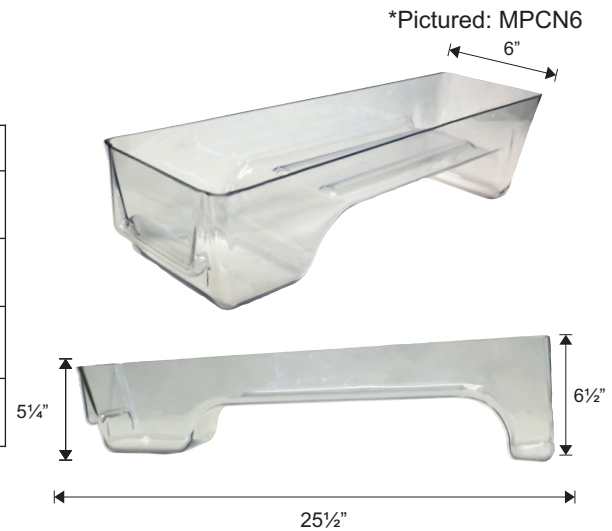

MEAT PANS CONTINUED

Item #	Description
MPCN6	MEAT PAN NEGATIVE ANGLE DUMMY CLEAR 6"W X 25½"L ANGLE: 5¼" H / 6½" H (PETG)
MPCN8	MEAT PAN NEGATIVE ANGLE DUMMY CLEAR 8"W X 25½"L ANGLE: 5¼" H / 6½" H (PETG)
MPCN10	MEAT PAN NEGATIVE ANGLE DUMMY CLEAR 10"W X 25½"L ANGLE: 5¼" H / 6½" H (PETG)
MPCN14	MEAT PAN NEGATIVE ANGLE DUMMY CLEAR 14"W X 25½"L ANGLE: 5¼" H / 6½" H (PETG)