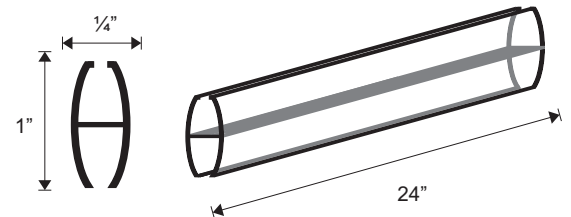

Item #	Description
DIVDHCHANNEL	CLEAR H-CHANNEL FOR PARSLEY 24" L X 1" H X 1/4" W