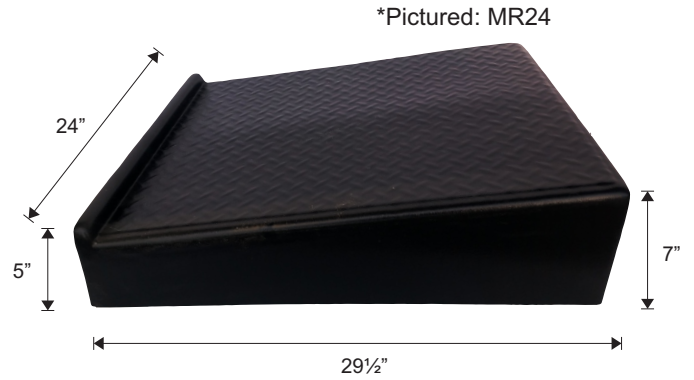

MEAT BOOSTERS AND RISERS

ITEM #	DESCRIPTION
MR24	MEAT RISER WITH ANGLE 24" W X 29½" D X 5" H FRONT / 7" H BACK (ABS)
MR25	MEAT RISER SHORT WITH ANGLE 24" W X 25" D X 5" H FRONT / 7" H BACK (ABS)
MR30	FLAT MEAT RISER 24" W X 30" D X 5"H (ABS)
MR32	FLAT MEAT RISER 24" W X 32" D X 5"H (ABS)