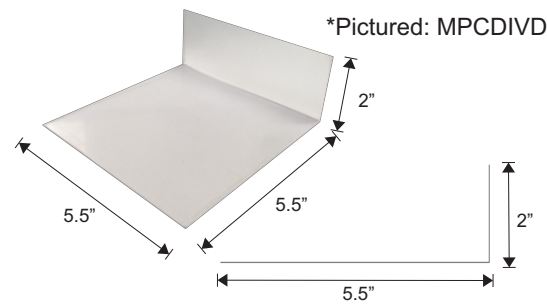

DIVIDERS FOR MEAT PANS

Item #	Description
MPCDIVD6	MEAT PAN L-SHAPED DIVIDER CLEAR FOR MPC6 AND MPCN6 5.5" L X 5.5" W X 2" H (PETG)
MPCDIVD8	MEAT PAN L-SHAPED DIVIDER CLEAR FOR MPC8 AND MPCN8 7.5" L X 5.5" W X 2" H (PETG)
MPCDIVD10	MEAT PAN L-SHAPED DIVIDER CLEAR FOR MPC10 AND MPCN10 9.5" L X 5.5" W X 2" H (PETG)
MPCDIVD14	MEAT PAN L-SHAPED DIVIDER CLEAR FOR MPCN14 13.5" L X 5.5" W X 2" H (PETG)

*Pictured: MPCDIVD6