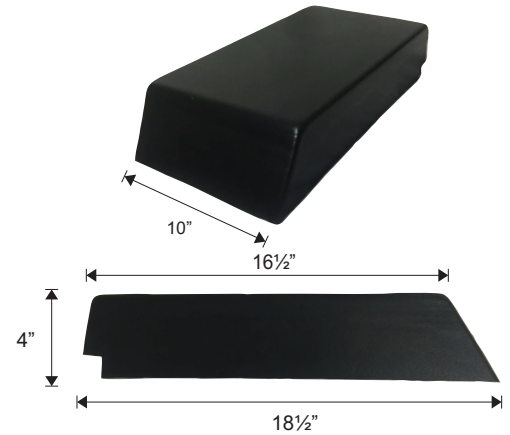

Item #	Description
DIVDW7	WHITE PARSLEY CHANNEL DIVIDER 7" H X 28" L (STYRENE)

*Pictured DIVDW7

Item #	Description
DIVDWG3	WHITE DIVIDER WITH GREEN TIP 3" H X 30" L (STYRENE)
DIVDWG5	WHITE DIVIDER WITH GREEN TIP 5" H X 30" L (STYRENE)
DIVDWG7	WHITE DIVIDER WITH GREEN TIP 7" H X 30" L (STYRENE)

*Pictured: DIVDWG5

Item #	Description
DIVDHCHANNEL	CLEAR H-CHANNEL FOR PARSLEY 24" L X 1" H X 1/4" W

Item #	Description
PARSLEYR	RED PARSLEY RUNNER 1 1/2" H X 30" L
PARSLEYB	BLUE PARSLEY RUNNER 1 1/2" H X 30" L
PARSLEY Y	YELLOW PARSLEY RUNNER 1 1/2" H X 30" L
PARSLEYG	GREEN PARSLEY RUNNER 1 1/2" H X 30" L

MEAT BOOSTERS AND RISERS

*Pictured: BOOSTER10

Item #	Description
BOOSTER6	MEAT BOOSTER BLACK 6" W X 18½" D X 4" H (ABS)
BOOSTER8	MEAT BOOSTER BLACK 8" W X 18½" D X 4" H (ABS)
BOOSTER10	MEAT BOOSTER BLACK 10" W X 18½" D X 4" H (ABS)

*Pictured: BOOSTER1S10

Item #	Description
BOOSTER1S6	MEAT ONE STEP BOOSTER BLACK 6" W X 26⅞" D X 4¾" H (ABS)
BOOSTER1S8	MEAT ONE STEP BOOSTER BLACK 8" W X 26⅞" D X 4¾" H (ABS)
BOOSTER1S10	MEAT ONE STEP BOOSTER BLACK 10" W X 26⅞" D X 4¾" H (ABS)