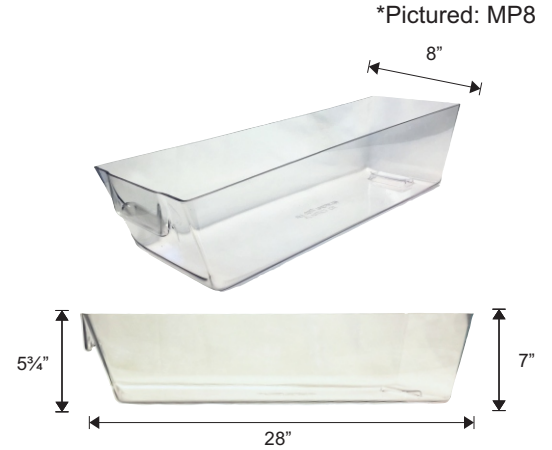

MEAT BOOSTERS AND RISERS

ITEM #	DESCRIPTION
MR24	MEAT RISER WITH ANGLE 24" W X 29½" D X 5" H FRONT / 7" H BACK (ABS)
MR25	MEAT RISER SHORT WITH ANGLE 24" W X 25" D X 5" H FRONT / 7" H BACK (ABS)
MR30	FLAT MEAT RISER 24" W X 30" D X 5"H (ABS)
MR32	FLAT MEAT RISER 24" W X 32" D X 5"H (ABS)

ITEM #	DESCRIPTION
MR36	DELI 3 STEP RISER 24" W X 30" D X 12" H (ABS)

*Pictured: MR24

*Pictured below: BOOSTER2S8

MEAT PANS

Made from high quality food grade PETG plastic.

Item #	Description
MP5	MEAT PAN REGULAR CLEAR 5"W X 28"L ANGLE: 5 $\frac{3}{4}$ " H / 7" H (PETG)
MP6	MEAT PAN REGULAR CLEAR 6"W X 28"L ANGLE: 5 $\frac{3}{4}$ " H / 7" H (PETG)
MP8	MEAT PAN REGULAR CLEAR 8"W X 28"L ANGLE: 5 $\frac{3}{4}$ " H / 7" H (PETG)
MP10	MEAT PAN REGULAR CLEAR 10"W X 28"L ANGLE: 5 $\frac{3}{4}$ " H / 7" H (PETG)
MP12	MEAT PAN REGULAR CLEAR 12"W X 28"L ANGLE: 5 $\frac{3}{4}$ " H / 7" H (PETG)

Item #	Description
MPC6	MEAT PAN DUMMY CLEAR 6"W X 28"L ANGLE: 5 $\frac{3}{4}$ " H / 7" H (PETG)
MPC8	MEAT PAN DUMMY CLEAR 8"W X 28"L ANGLE: 5 $\frac{3}{4}$ " H / 7" H (PETG)
MPC10	MEAT PAN DUMMY CLEAR 10"W X 28"L ANGLE: 5 $\frac{3}{4}$ " H / 7" H (PETG)