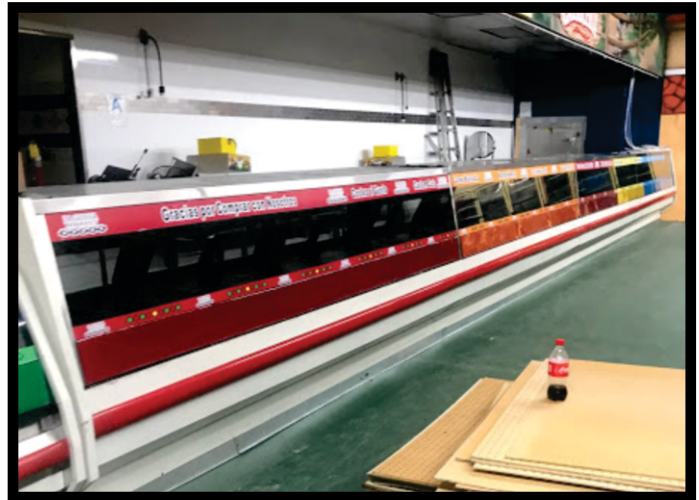

PRICE TAG HOLDERS

Item #	Description
PTH5.5"	MEAT CASE PRICE TAG HOLDER 5½" H X 48" L (PETG)
PTH6"	MEAT CASE PRICE TAG HOLDER 6" H X 48" L (PETG)
PTH6.5"	MEAT CASE PRICE TAG HOLDER 6½" H X 48" L (PETG)
PTH7"	MEAT CASE PRICE TAG HOLDER 7" H X 48" L (PETG)
PTH7.5"	MEAT CASE PRICE TAG HOLDER 7½" H X 48" L (PETG)
PTH8"	MEAT CASE PRICE TAG HOLDER 8" H X 48" L (PETG)
	COLOR INSERT: AVAILABLE IN RED, BLUE, YELLOW, GREEN, ORANGE, BLACK

*ONE COLOR INSERT IS INCLUDED WITH THE PURCHASE OF ONE PRICE TAG HOLDER.

Item #	Description
PTH5.5"INSERT	PTH5.5" COLOR INSERT 5½" H X 48" L
PTH6"INSERT	PTH6" COLOR INSERT 5" H X 48" L
PTH6.5"INSERT	PTH6.5" COLOR INSERT 5½" H X 48" L
PTH7"INSERT	PTH7" COLOR INSERT 7" H X 48" L
PTH7.5"INSERT	PTH7.5" COLOR INSERT 7.5" H X 48" L
PTH8"INSERT	PTH8" COLOR INSERT 8" H X 48" L
	COLOR INSERT: AVAILABLE IN RED, BLUE, YELLOW, GREEN, ORANGE, BLACK