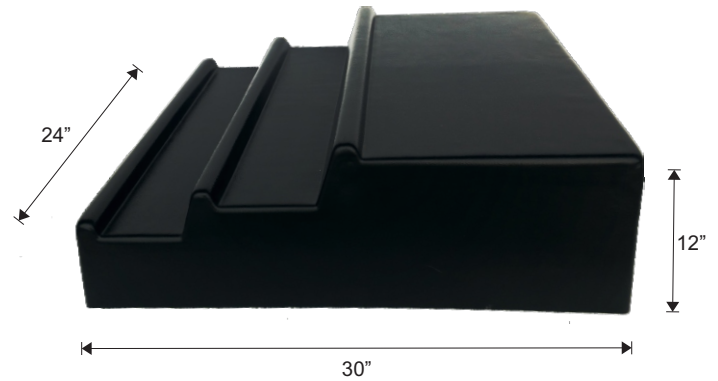

ITEM #	DESCRIPTION
MR36	DELI 3 STEP RISER 24" W X 30" D X 12" H (ABS)