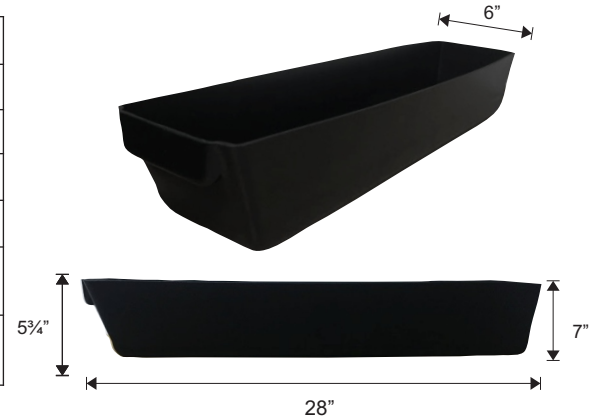

Item #	Description
MPS6	MEAT PAN SHORT CLEAR 6"W X 28"L ANGLE: 3" H / 3½" H (PETG)
MPS8	MEAT PAN SHORT CLEAR 8"W X 28"L ANGLE: 3" H / 3½" H (PETG)

Item #	Description
MPTW6	MEAT PAN TWIN CLEAR 6"W X 7"H X 28"L (PETG)

MEAT PANS CONTINUED

*Pictured: MP6B

Item #	Description
MP6B	MEAT PAN BLACK 6"W X 28"L ANGLE: 5¼"/ 7" H (ABS)
MP8B	MEAT PAN BLACK 8"W X 28"L ANGLE: 5¼"/ 7" H (ABS)
MP10B	MEAT PAN BLACK 10"W X 28"L ANGLE: 5¼"/ 7" H (ABS)
MP12B	MEAT PAN BLACK 12"W X 28"L ANGLE: 5¼"/ 7" H (ABS)
MPS6B	MEAT PAN SHORT BLACK 6"W X 28"L ANGLE: 3"/ 3½" H (ABS)
MPS8B	MEAT PAN SHORT BLACK 8"W X 28"L ANGLE: 3"/ 3½" H (ABS)