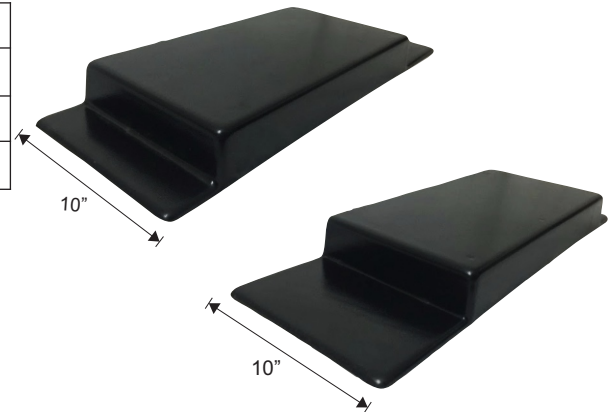

MEAT BOOSTERS AND RISERS

*Pictured: BOOSTER10

Item #	Description
BOOSTER6	MEAT BOOSTER BLACK 6" W X 18½" D X 4" H (ABS)
BOOSTER8	MEAT BOOSTER BLACK 8" W X 18½" D X 4" H (ABS)
BOOSTER10	MEAT BOOSTER BLACK 10" W X 18½" D X 4" H (ABS)

*Pictured: BOOSTER1S10

Item #	Description
BOOSTER1S6	MEAT ONE STEP BOOSTER BLACK 6" W X 26⅞" D X 4¾" H (ABS)
BOOSTER1S8	MEAT ONE STEP BOOSTER BLACK 8" W X 26⅞" D X 4¾" H (ABS)
BOOSTER1S10	MEAT ONE STEP BOOSTER BLACK 10" W X 26⅞" D X 4¾" H (ABS)

*Pictured: BOOSTER2S10

Item #	Description
BOOSTER2S6	MEAT TWO STEP BOOSTER BLACK 6" W X 27⅝" D X 2¾" H (ABS)
BOOSTER2S8	MEAT TWO STEP BOOSTER BLACK 8" W X 27⅝" D X 2¾" H (ABS)
BOOSTER2S10	MEAT TWO STEP BOOSTER BLACK 10" W X 27⅝" D X 2¾" H (ABS)