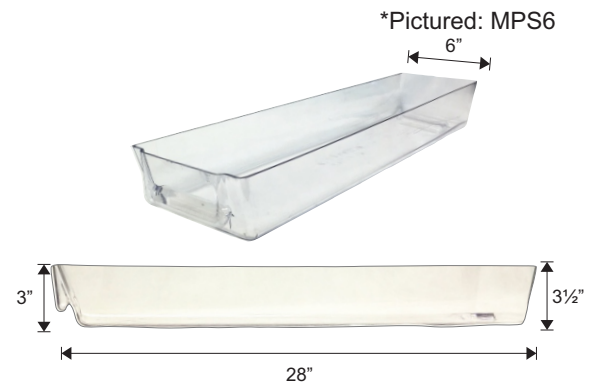

Item #	Description
MPS6	MEAT PAN SHORT CLEAR 6"W X 28"L ANGLE: 3" H / 3½" H (PETG)
MPS8	MEAT PAN SHORT CLEAR 8"W X 28"L ANGLE: 3" H / 3½" H (PETG)