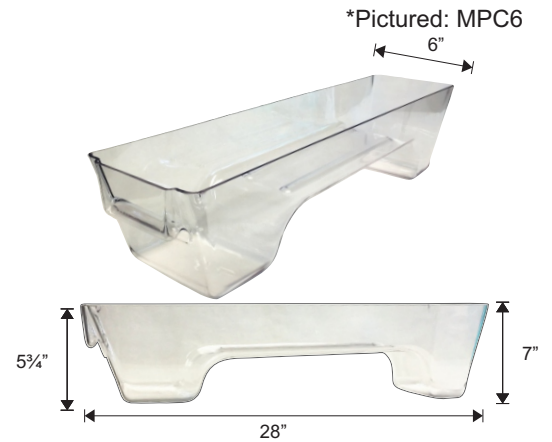

*Pictured: BOOSTER2S10

Item #	Description
BOOSTER2S6	MEAT TWO STEP BOOSTER BLACK 6" W X 27⅝" D X 2¾" H (ABS)
BOOSTER2S8	MEAT TWO STEP BOOSTER BLACK 8" W X 27⅝" D X 2¾" H (ABS)
BOOSTER2S10	MEAT TWO STEP BOOSTER BLACK 10" W X 27⅝" D X 2¾" H (ABS)

MEAT BOOSTERS AND RISERS

ITEM #	DESCRIPTION
MR24	MEAT RISER WITH ANGLE 24" W X 29½" D X 5" H FRONT / 7" H BACK (ABS)
MR25	MEAT RISER SHORT WITH ANGLE 24" W X 25" D X 5" H FRONT / 7" H BACK (ABS)
MR30	FLAT MEAT RISER 24" W X 30" D X 5"H (ABS)
MR32	FLAT MEAT RISER 24" W X 32" D X 5"H (ABS)

ITEM #	DESCRIPTION
MR36	DELI 3 STEP RISER 24" W X 30" D X 12" H (ABS)

*Pictured: MR24

*Pictured below: BOOSTER2S8

MEAT PANS

Made from high quality food grade PETG plastic.

Item #	Description
MP5	MEAT PAN REGULAR CLEAR 5"W X 28"L ANGLE: 5 $\frac{3}{4}$ " H / 7" H (PETG)
MP6	MEAT PAN REGULAR CLEAR 6"W X 28"L ANGLE: 5 $\frac{3}{4}$ " H / 7" H (PETG)
MP8	MEAT PAN REGULAR CLEAR 8"W X 28"L ANGLE: 5 $\frac{3}{4}$ " H / 7" H (PETG)
MP10	MEAT PAN REGULAR CLEAR 10"W X 28"L ANGLE: 5 $\frac{3}{4}$ " H / 7" H (PETG)
MP12	MEAT PAN REGULAR CLEAR 12"W X 28"L ANGLE: 5 $\frac{3}{4}$ " H / 7" H (PETG)

Item #	Description
MPC6	MEAT PAN DUMMY CLEAR 6"W X 28"L ANGLE: 5 $\frac{3}{4}$ " H / 7" H (PETG)
MPC8	MEAT PAN DUMMY CLEAR 8"W X 28"L ANGLE: 5 $\frac{3}{4}$ " H / 7" H (PETG)
MPC10	MEAT PAN DUMMY CLEAR 10"W X 28"L ANGLE: 5 $\frac{3}{4}$ " H / 7" H (PETG)